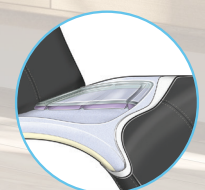

Supreme upholstery package shown